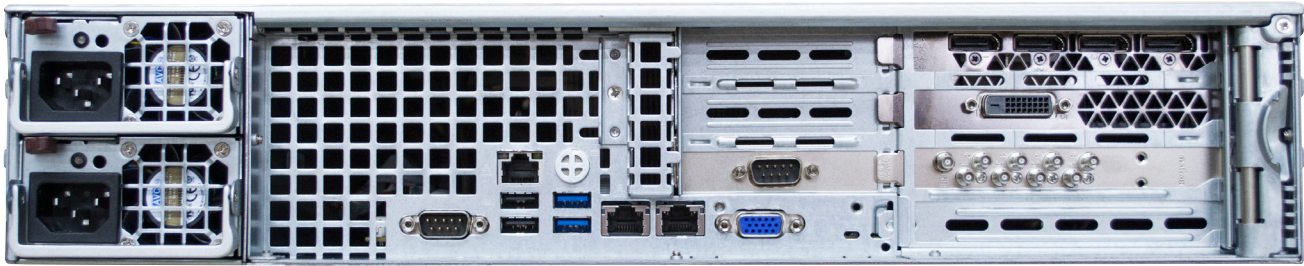

### SIZED RIGHT AND READY FOR REMOTE LIVE PRODUCTION

LyricX HX, designed to be as efficient as it is unobtrusive, is the optimal size for remote production applications where rack space is in high demand.

### HIGH PERFORMANCE STORAGE AND DATA TRANSFER

LyricX HX's storage is fully redundant and based on SSD technology for maximum performance, and system storage is isolated from media storage. System drives are configured as Raid 1 and Media drives are in a Raid 5 configuration to ensure both redundancy and high performance. The front panel-mounted USB 3 allows for up to 5gbps transfers for convenient and fast transfer of packages on to and off of the HX Graphics Platform.

### LYRIC<sup>®</sup>X HX

An SD to UHD 2RU design, RAID 5 SSD storage, with redundant, hot-swappable power supplies.

Typical HX Graphics Platform  
Rear I/O Configuration