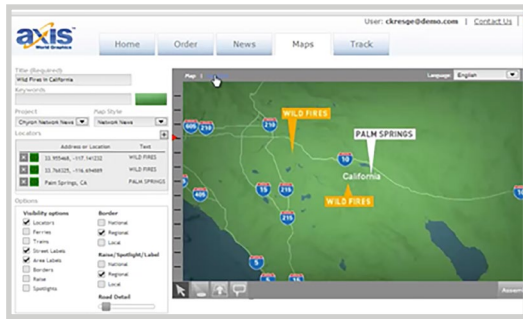

1

Axis World Graphics is a Cloud-based solution that is safe and secure.

- Over 6,000 professional users create over 70,000 graphics every month. Because it's a hosted solution, Axis can be deployed or expanded quickly with no additional hardware footprint.

2

Axis World Graphics is designed to integrate with your existing workflow.

- Graphic assets ordered and created from Axis will seamlessly flow to your playout device.

3

Reduce cycle time to air.

- Stations within a group can quickly and easily share and repurpose graphics.

4

Axis World Graphics integrates with major graphic image providers.

- Axis integration with AP, MGN and others means that you select the image provider of your choice.

5

Statistical reporting.

- Axis World Graphics provides business intelligence tools that allow you to optimize your resources to their peak level.